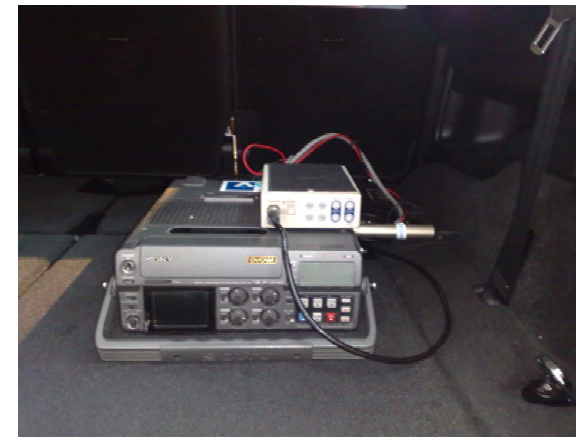

Presenter View

Camera Cross Shoot Driver

Drivers Microphone

Camera Cross shoot Presenter

Close up Camera

Close up Microphone

Drivers View

Wide Boot Area
Single Recorder Installation
Equipment Strapped using integral hooks

Close up Recorder and Camera Control unit

ev Confidential
© Extreme Video Ltd
7-13 Rose Lane, Norwich,
Norfolk, NR1 1PL

HRH Duke of Edinburgh and Sir Trevor McDonald
on board camera spec pictures

A-01	First Issue	JJRT	25/03/08					SIZE A3	FSCM NO n/a	DWG NO 90-A3-005	REV A-01
REV.	DESCRIPTION	Drawn	Date	Checked	Date	Approved	Date	SCALE	n/a	SHEET	1 OF 1